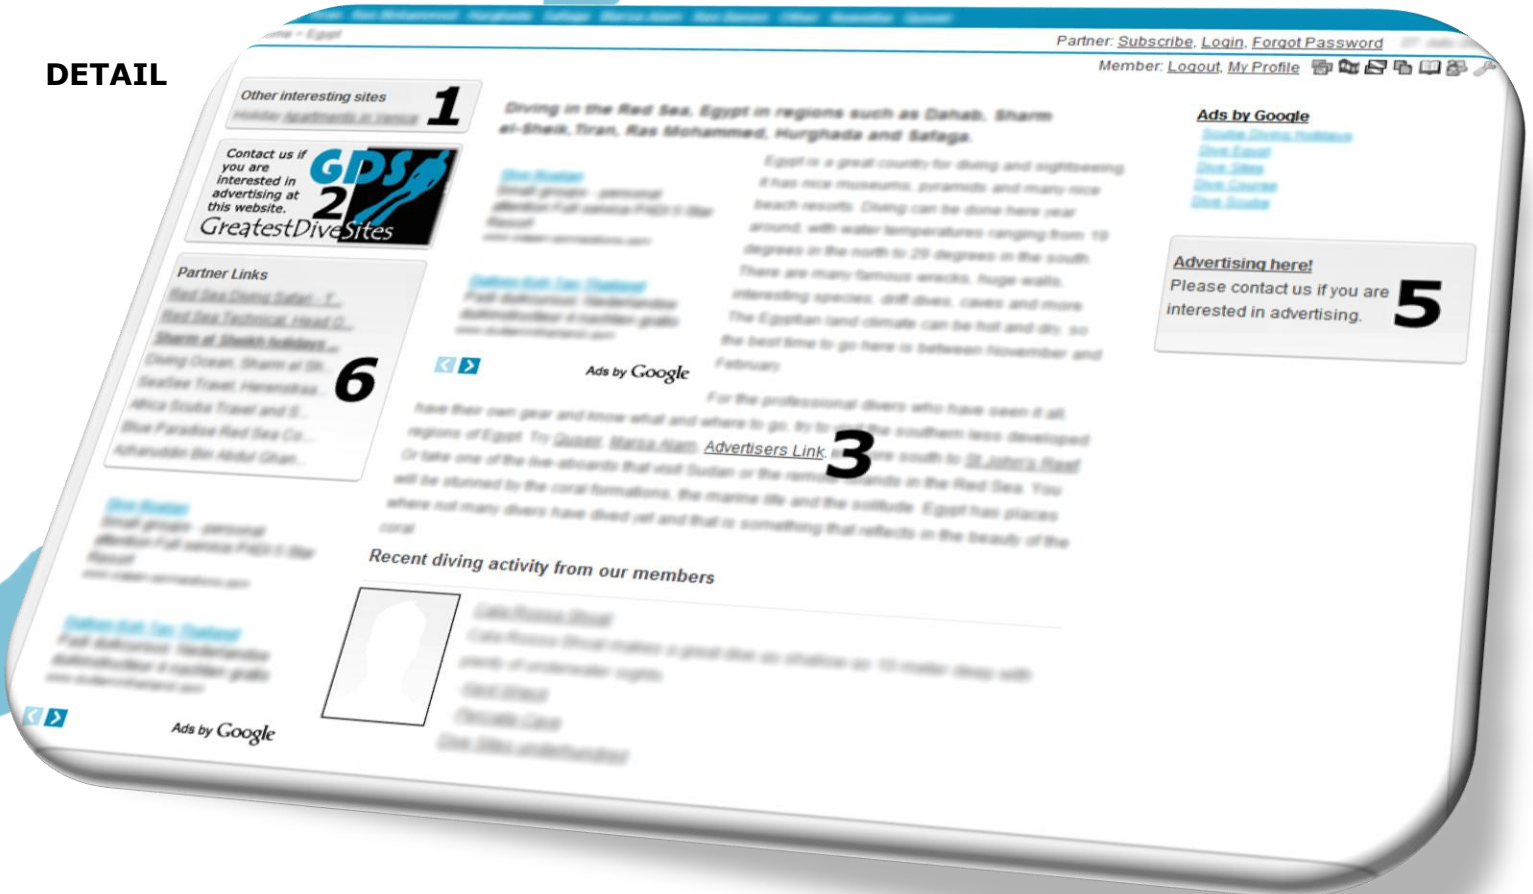

DETAIL

1) Type: Other Interesting Sites box (OIS), Static Text Link on DETAIL.
  Location: Top left side on all webpages on the requested domain.
  Size: A one line static link of approximately 20 to 30 letters. Costs: $10
  Size: A two line static link of approximately 40 to 60 letters. Costs: $15
2) Type: Static Alsosee Link (SAL), Rotating Static Banner or Rotating Static Text Link.
  Location: Top left side on all webpages on the requested domain.
  Size: A graphical banner (size 210x100px) or title and text in this size.
  Costs: one domain: $20, multiple domains: $20 + $10 for each extra domain.
3) Type: Static Context Link (SCL), Static Text Link inside the content of a webpage.
  WebPage WWW: www.greatestdivesites.com. Costs: $20
  WebPage DETAIL: egypt.greatestdivesites.com. Costs: $10
  WebPage Other: egypt.greatestdivesites.com/dahab. Costs: $5
5) Type: Silver Partner Account, Rotating Static Text Link
  Location: Top right side on all webpages on the requested domain.
  Size: A title (approximately 20 to 30 letters) and text (approximately 100 to 200 letters).
  Costs: $10 (This includes a Bronze Partner Account)
6) Type: Bronze Partner Account, Static Text Link
  Location: Left side on all webpages on the requested domain.
  Size: A one line static link of approximately 20 to 30 letters. Costs: $5